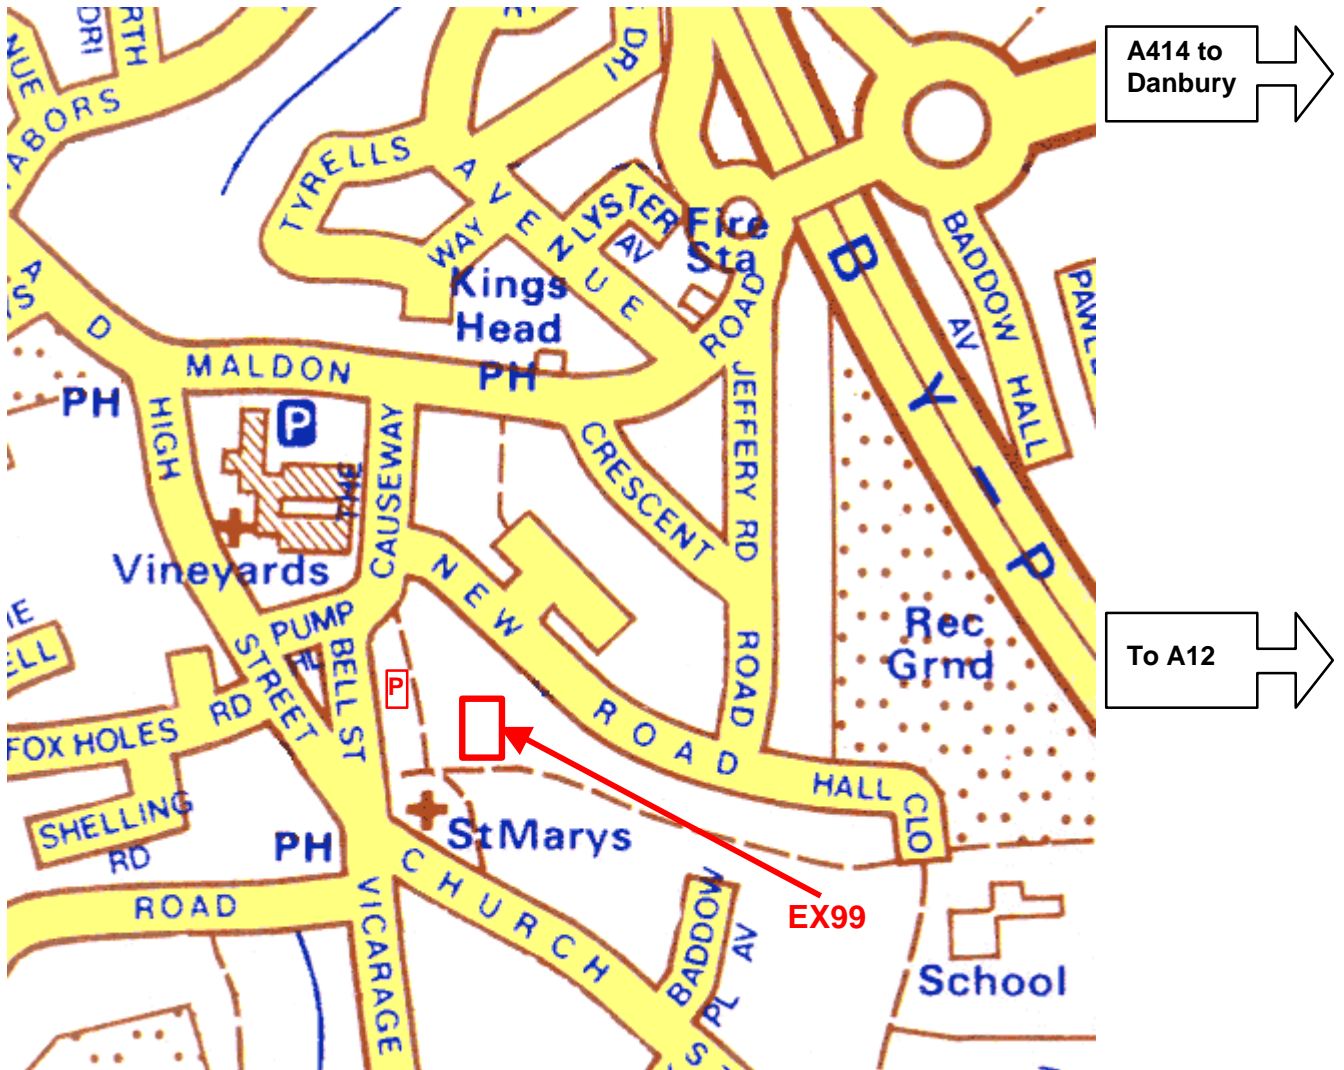

# Chelmsford Amateur Radio Society Great Baddow Examination Centre

The following location is an RSGB approved venue for Amateur Radio Exams

EX99 - St Mary's Church Centre - Great Baddow

Drive up Pump Hill from Baddow High Street and, just after Bell St, turn right into The Chase, turning right again for the free car park behind Russells Restaurant.

At the far end of the car park take the footpath, right, towards St Mary's Church, and then turn left for St Mary's Church Centre