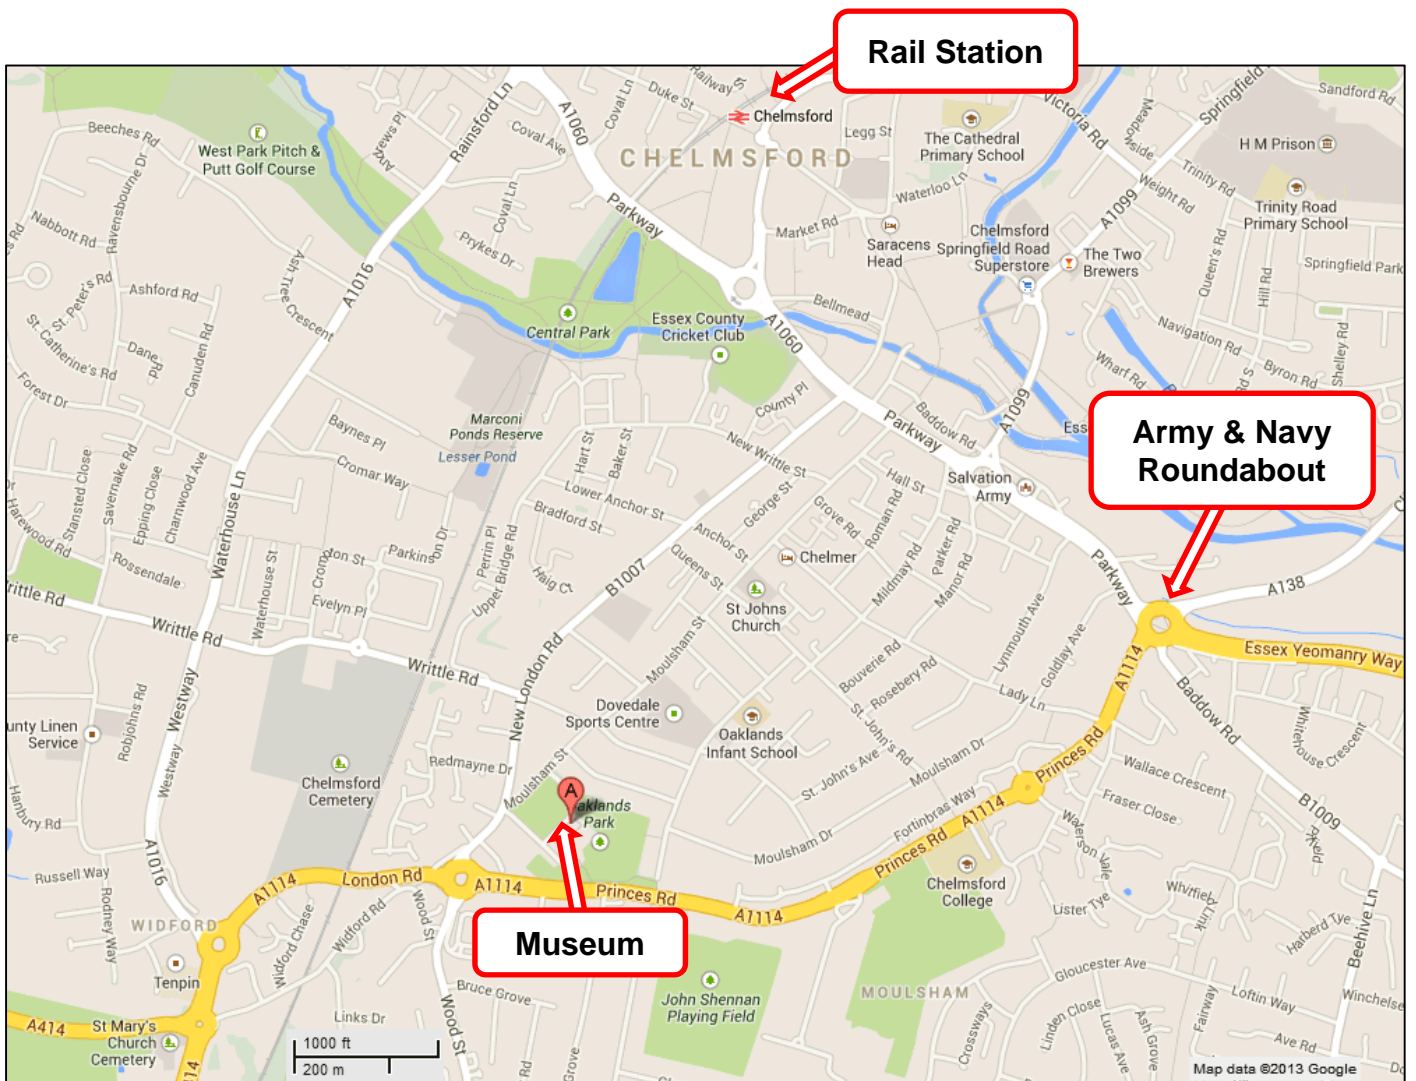

Chelmsford Amateur Radio Society

www.g0mwt.org.uk

Oaklands Museum Meeting Venue

Address:

Oaklands Museum, Moulsham Street, Chelmsford CM2 9AQ
(also known as the Essex Regiment Museum)

PTO for larger scale